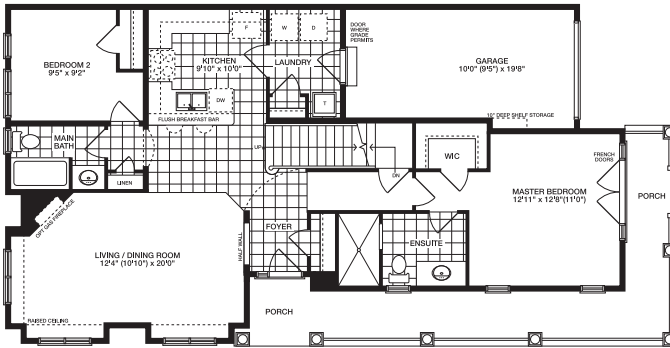

Main Level Elev A