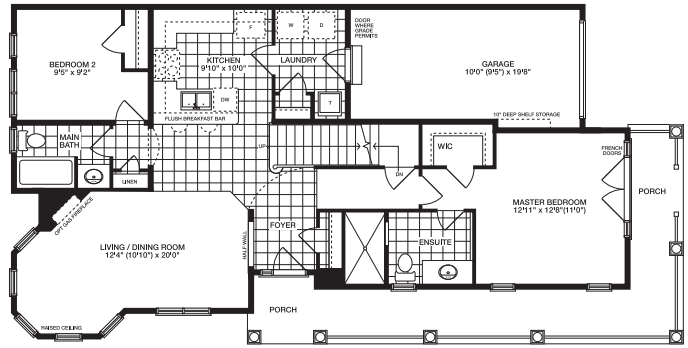

Main Level Elev B