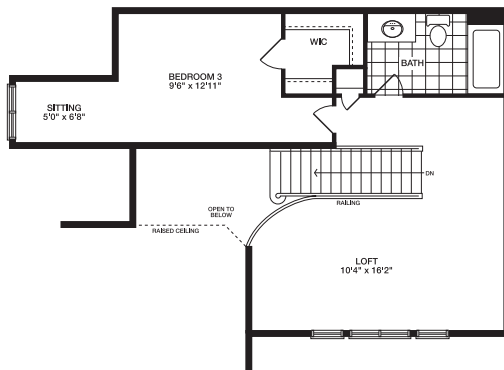

Loft Elev A

Nottawaga

1,706 - 1,735 sq.ft. (Loft 1,735 sq.ft.)